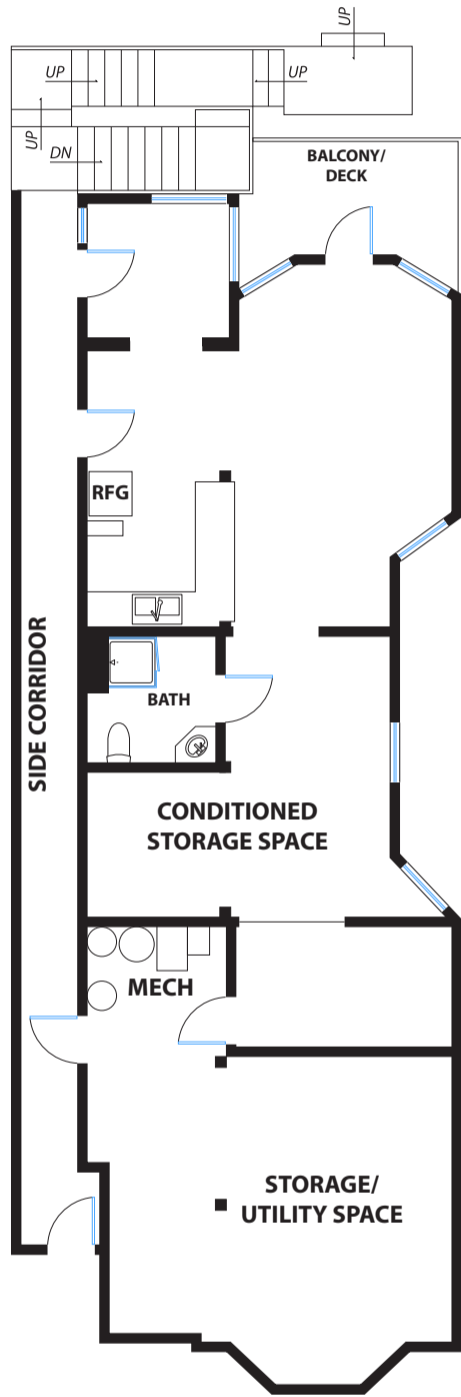

# COMPASS

# 4414-4416 20TH STREET

## SAN FRANCISCO

LOWER LEVEL

STREET LEVEL

UPPER LEVEL

LOWER LEVEL 2

**PRESENTED BY : ROB LEVY**  
**DRE #: 01233262**

DISCLAIMER: RENDERING BY OPEN HOMES PHOTOGRAPHY. ALL MEASUREMENTS ARE APPROXIMATE AND MAY NOT BE EXACT.  
DO NOT RELY ON THE ACCURACY OF THIS FLOOR PLAN WHEN DETERMINING THE PRICE OF A PROPERTY OR MAKING DECISIONS  
REGARDING BUYING OR SELLING OF PROPERTIES WITHOUT INDEPENDENT VERIFICATION.

# 4414-4416 20TH STREET

SAN FRANCISCO

DISCLAIMER: RENDERING BY OPEN HOMES PHOTOGRAPHY. ALL MEASUREMENTS ARE APPROXIMATE AND MAY NOT BE EXACT.  
DO NOT RELY ON THE ACCURACY OF THIS FLOOR PLAN WHEN DETERMINING THE PRICE OF A PROPERTY OR MAKING DECISIONS  
REGARDING BUYING OR SELLING OF PROPERTIES WITHOUT INDEPENDENT VERIFICATION.