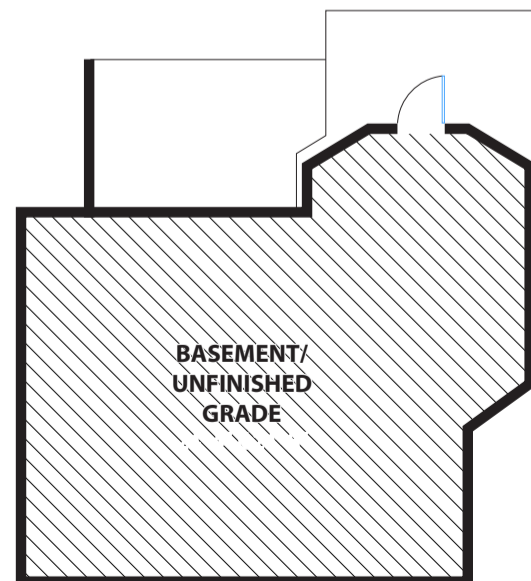

## SAN FRANCISCO

LOWER LEVEL

STREET LEVEL

UPPER LEVEL

LOWER LEVEL 2

**PRESENTED BY : ROB LEVY**  
**DRE #: 01233262**

DISCLAIMER: RENDERING BY OPEN HOMES PHOTOGRAPHY. ALL MEASUREMENTS ARE APPROXIMATE AND MAY NOT BE EXACT.  
DO NOT RELY ON THE ACCURACY OF THIS FLOOR PLAN WHEN DETERMINING THE PRICE OF A PROPERTY OR MAKING DECISIONS  
REGARDING BUYING OR SELLING OF PROPERTIES WITHOUT INDEPENDENT VERIFICATION.

# 4414-4416 20TH STREET

SAN FRANCISCO

DISCLAIMER: RENDERING BY OPEN HOMES PHOTOGRAPHY. ALL MEASUREMENTS ARE APPROXIMATE AND MAY NOT BE EXACT.  
DO NOT RELY ON THE ACCURACY OF THIS FLOOR PLAN WHEN DETERMINING THE PRICE OF A PROPERTY OR MAKING DECISIONS  
REGARDING BUYING OR SELLING OF PROPERTIES WITHOUT INDEPENDENT VERIFICATION.