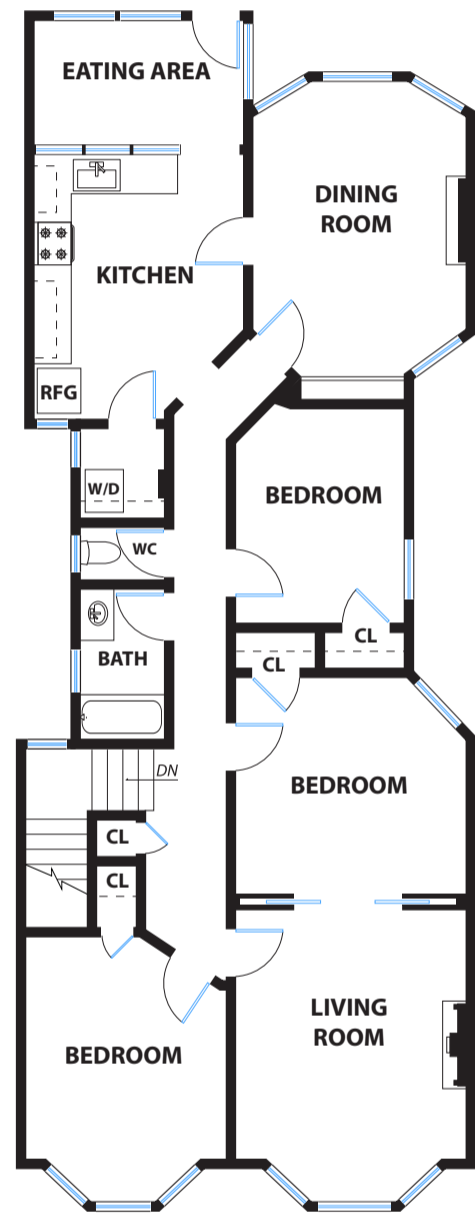

# COMPASS

# 4414-4416 20TH STREET

## SAN FRANCISCO

LOWER LEVEL

STREET LEVEL

UPPER LEVEL

LOWER LEVEL 2

**PRESENTED BY : ROB LEVY**  
**DRE #: 01233262**

DISCLAIMER: RENDERING BY OPEN HOMES PHOTOGRAPHY. ALL MEASUREMENTS ARE APPROXIMATE AND MAY NOT BE EXACT.  
DO NOT RELY ON THE ACCURACY OF THIS FLOOR PLAN WHEN DETERMINING THE PRICE OF A PROPERTY OR MAKING DECISIONS  
REGARDING BUYING OR SELLING OF PROPERTIES WITHOUT INDEPENDENT VERIFICATION.

# 4414-4416 20TH STREET

SAN FRANCISCO

DISCLAIMER: RENDERING BY OPEN HOMES PHOTOGRAPHY. ALL MEASUREMENTS ARE APPROXIMATE AND MAY NOT BE EXACT.  
DO NOT RELY ON THE ACCURACY OF THIS FLOOR PLAN WHEN DETERMINING THE PRICE OF A PROPERTY OR MAKING DECISIONS  
REGARDING BUYING OR SELLING OF PROPERTIES WITHOUT INDEPENDENT VERIFICATION.