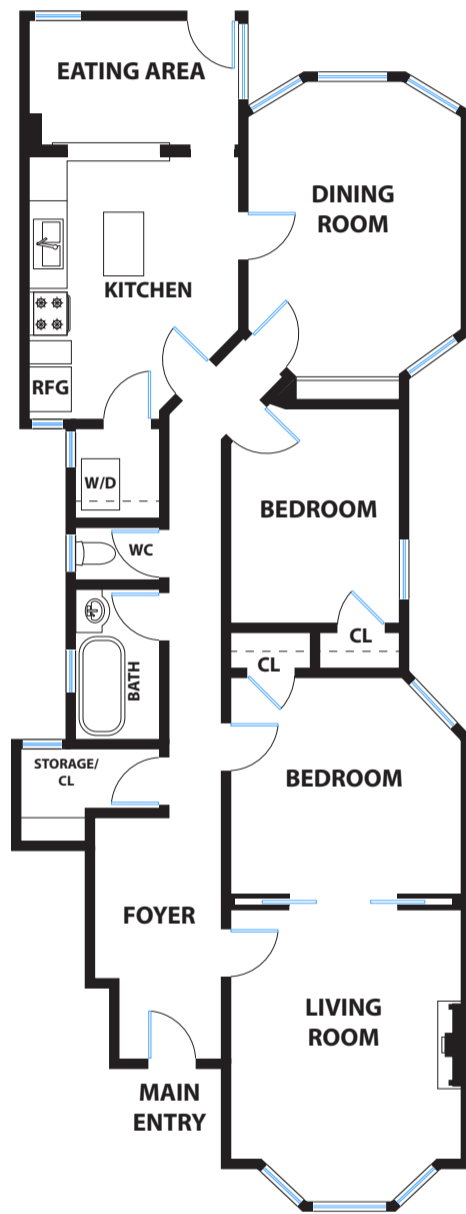

# COMPASS

# 4414-4416 20TH STREET

## SAN FRANCISCO

LOWER LEVEL

STREET LEVEL

UPPER LEVEL

LOWER LEVEL 2

**PRESENTED BY : ROB LEVY**  
**DRE #: 01233262**

DISCLAIMER: RENDERING BY OPEN HOMES PHOTOGRAPHY. ALL MEASUREMENTS ARE APPROXIMATE AND MAY NOT BE EXACT.  
DO NOT RELY ON THE ACCURACY OF THIS FLOOR PLAN WHEN DETERMINING THE PRICE OF A PROPERTY OR MAKING DECISIONS  
REGARDING BUYING OR SELLING OF PROPERTIES WITHOUT INDEPENDENT VERIFICATION.

# 4414-4416 20TH STREET

SAN FRANCISCO

DISCLAIMER: RENDERING BY OPEN HOMES PHOTOGRAPHY. ALL MEASUREMENTS ARE APPROXIMATE AND MAY NOT BE EXACT.  
DO NOT RELY ON THE ACCURACY OF THIS FLOOR PLAN WHEN DETERMINING THE PRICE OF A PROPERTY OR MAKING DECISIONS  
REGARDING BUYING OR SELLING OF PROPERTIES WITHOUT INDEPENDENT VERIFICATION.